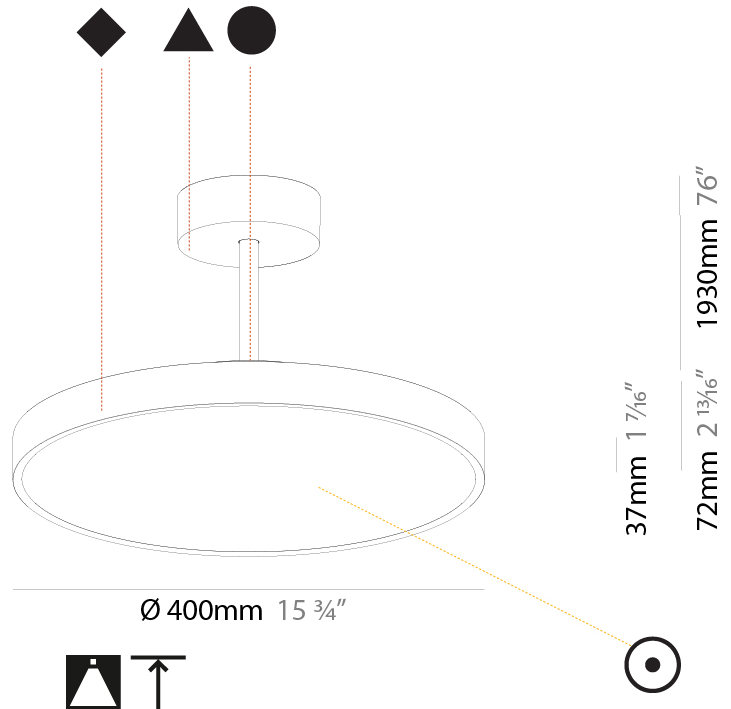

GENERAL

Series: Sign Diva Tube
Subseries: Sign Diva Tube
Brand: Prolicht
Division: Architectural
Mounting Type: Suspension
Mounting Location: Ceiling
Subcategory: Pendant

PHYSICAL

Shape: Round
Diameter (mm): 400
Diameter (in): 15 3/4
Height (mm): 72
Height (in): 2 13/16
Max. Overall Height (mm): 2002
Max. Overall Height (in): 78 13/16
Light Distribution: Direct
Weight (kg): 2.888
Weight (lbs): 6.366

Diffuser: PMMA - Opal / Micro-Prism / Sparkling Secret / Vintage Industrial

Fixture Finish: SSR / BKV / CWI / CRY / HAB / UFT / ITA / RUA / FTG / MYG / LOD / PUS / FRO / FUP / KIA / POP / BLS / SPG / MEY / GOH / GUM / CHC / COM / ABZ / JAG / OBR / MOS / ROR

Fixture Material: Extruded Aluminum / Steel

ELECTRICAL

Lamp Type: LED (Zhaga Standard)
Input Wattage (W): 17
Total Output Wattage (W): 16
Dimming: Tri-Mode (Non-Dimming and Phase Dimming (120Vac only) and 0-10V Dimming)
Driver Included: Yes
Driver Location: Integrated
Driver Type: Constant Current - Universal
Driver Class: Class 2
Input Voltage (V): 120 - 277
Constant Current (MA): 500

LED

Color Temperature (*K): 2700 / 3000 / 3500 / 4000
Max. Delivered Lumen (lm): 1807 / 1943 / 1951 / 1991
Nominal Lumen (lm): 2250 / 2450 / 2430 / 2480
CRI: >90 CRI
Lamp Life (hrs): 50000

OPTICAL

RATINGS AND CERTIFICATIONS

Certified By: Certified for North American Standards
IP rating: IP20

A